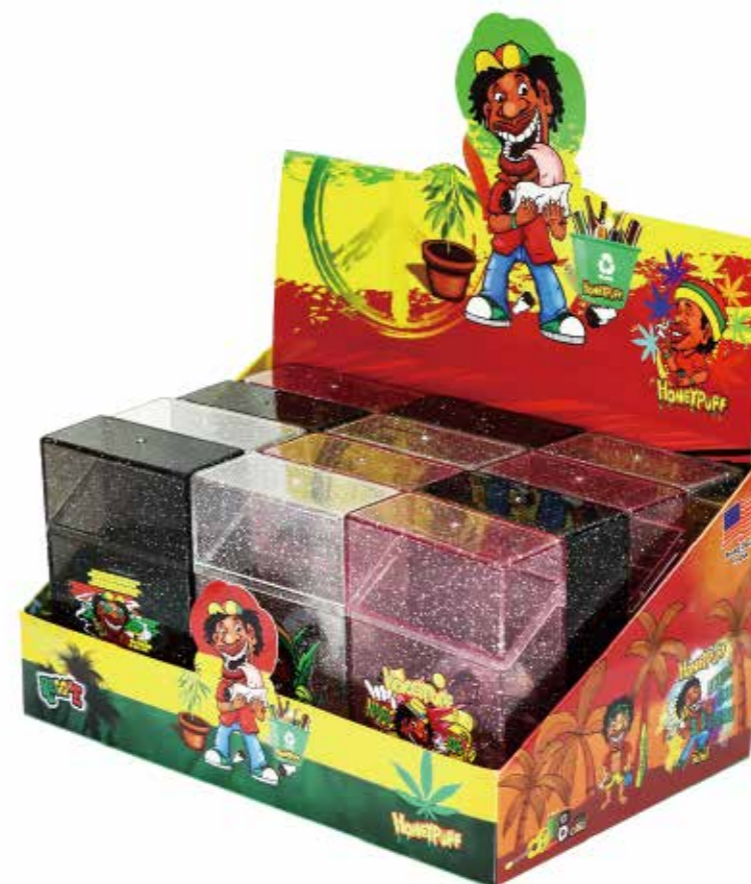

**ITEM NO.:ROL6-HPHK**

▪ **DESCRIPTION:**

- **SIZE:**78mm
- **WEIGHT:** 91g/pcs
- **MATERIAL:** Plastic
- **PACKAGE:**  
In a single color box  
6 pcs/Display Box

**ITEM NO.:SL5600-HP-MXG**

▪ **DESCRIPTION:**

- **SIZE:**60X93mm
- **WEIGHT:** 44g/pcs
- **MATERIAL:** plastics
- **PACKAGE:**  
6 pattern mixing/display boxes  
12 pcs/display box

**ITEM NO.:SL5600**

▪ **DESCRIPTION:**

- **SIZE:**60X93mm
- **WEIGHT:** 44g/pcs
- **MATERIAL:** Plastic
- **PACKAGE:**  
6 Patterns Mixed/Display  
Box 12pcs/Display Box