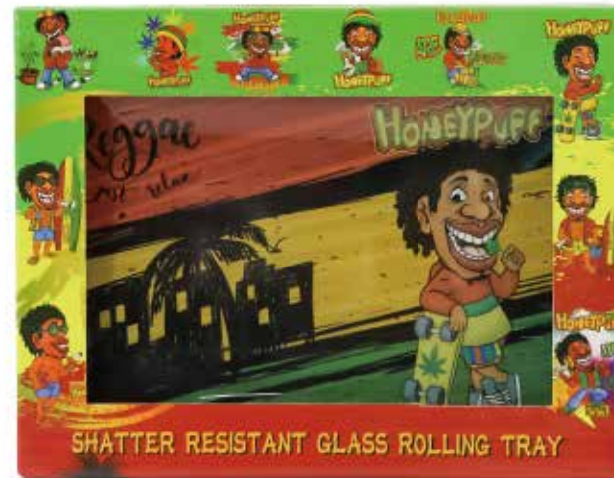

ITEM NO.:ART3419

■ **DESCRIPTION:**

- **SIZE:**180*139mm 270*160mm 287*186mm
- **WEIGHT:**83 144 186g/pcs
- **MATERIAL:**Metal
- **PACKAGE:**Single OPP bag

ITEM NO.:ART3431-HP

■ **DESCRIPTION:**

- **SIZE:**165X125mm
- **WEIGHT:** 245g/pcs
- **MATERIAL:** tempered glass
- **PACKAGE:** Single color box packaging